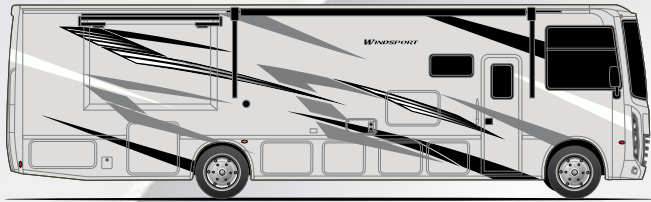

Exteriors and Floor Plans

ANCHOR HD-MAX