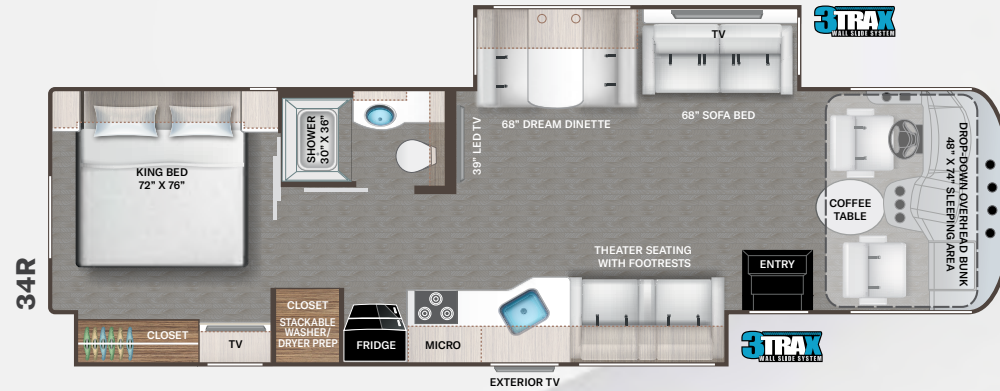

Exteriors and Floor Plans

ANCHOR HD-MAX

SEAPORT HD-MAX

CARIBBEAN PARTIAL PAINT

HAZE PARTIAL PAINT

Use your phone's camera to find out more information. Just scan the code!

Floor Plans

Interiors

INTERIOR

- Rubber Tread Entry Steps with Lighted Step Well
- Residential Vinyl Flooring
- 84" Interior Ceiling Height
- LED Lighting
- Ceiling Ducted Air Conditioning System
- Flat Panel Cabinet Doors with Black Nickel Finish Hardware & Glass Inserts on Select Doors
- Dream Dinette® Booth with Cup Holders
- Dinette Storage Drawer (34J, 34R & 35M)
- Wireless Phone Charger with USB Plug on Dinette Table Top
- Single Child Safety Tether in Dinette
- Leatherette Sofa Bed
- Leatherette Theater Seats with Integrated Footrests (34R)
- Window Privacy Roller Shades
- Electric Fireplace (35M)

INTERIOR OPTIONS

- Leatherette Theater Seats with Integrated Footrests (29M)
- Two-Toned Cabinets - White Uppers/Grey Lowers with Black Nickel Hardware

KITCHEN

- Double Door Refrigerator (29M)
- Residential Refrigerator (34J, 34R & 35M)
- 3-Burner Gas Cooktop/Oven with Bi-Fold Glass Cover
- 30" Over-the-Range Microwave Oven
- Decorative Glass & Tile Backsplash
- Solid Surface Countertops & Pressed Laminate Dinette Countertop
- Large Stainless Steel Single Bowl Sink with Single Handle Faucet & Pull-Down Sprayer
- Pantry (34J & 35M)
- 12-volt Attic Fan with Cover
- Kitchen Countertop LED Accent Lighting

ENTERTAINMENT

- 50" LED SMART TV in Living Area (34R)
- 42" LED SMART TV in Living Area
- 32" LED SMART TV in Bedroom
- Exterior 32" TV on Swivel Bracket with Bluetooth® Built-in Sound Bar and Radio
- USB Charging Ports - Bedroom & Living Area
- Speakers in Sofa Overhead
- Cable TV Video Distribution Ready
- Digital TV Antenna
- Satellite Mounting Backer in Roof