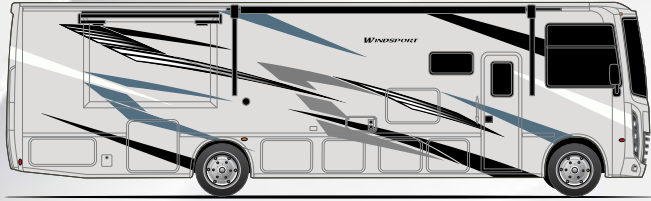

ANCHOR HD-MAX

SEAPORT HD-MAX