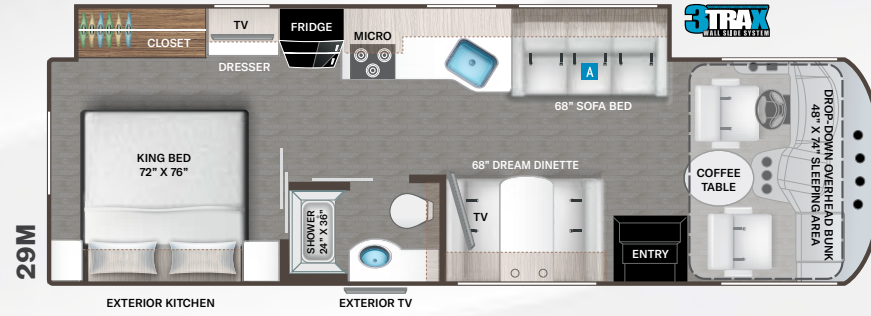

Floor Plans