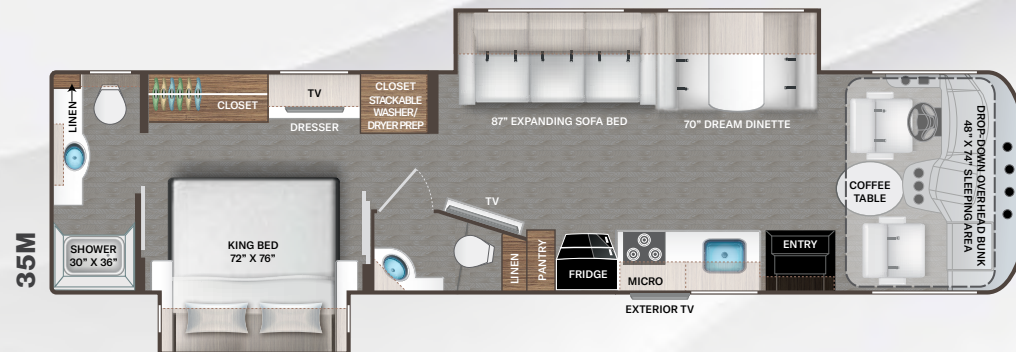

Exteriors and Floor Plans

ANCHOR HD-MAX

SEAPORT HD-MAX

CARIBBEAN PARTIAL PAINT

HAZE PARTIAL PAINT

Use your phone's camera to find out more information. Just scan the code!

Floor Plans

Interiors

INTERIOR

- Rubber Tread Entry Steps with Lighted Step Well
- Residential Vinyl Flooring
- 84" Interior Ceiling Height
- LED Lighting
- Ceiling Ducted Air Conditioning System
- Flat Panel Cabinet Doors with Black Nickel Finish Hardware & Glass Inserts on Select Doors
- Dream Dinette® Booth with Cup Holders
- Dinette Storage Drawer (34J, 34R & 35M)
- Wireless Phone Charger with USB Plug on Dinette Table Top
- Single Child Safety Tether in Dinette
- Leatherette Sofa Bed
- Leatherette Theater Seats with Integrated Footrests (34R)
- Window Privacy Roller Shades
- Electric Fireplace (35M)

INTERIOR OPTIONS

- Leatherette Theater Seats with Integrated Footrests (29M)
- Two-Toned Cabinets - White Uppers/Grey Lowers with Black Nickel Hardware

KITCHEN

- Double Door Refrigerator (29M)
- Residential Refrigerator (34J, 34R & 35M)
- 3-Burner Gas Cooktop/Oven with Bi-Fold Glass Cover
- 30" Over-the-Range Microwave Oven
- Decorative Glass & Tile Backsplash
- Solid Surface Countertops & Pressed Laminate Dinette Countertop
- Large Stainless Steel Single Bowl Sink with Single Handle Faucet & Pull-Down Sprayer
- Pantry (34J & 35M)
- 12-volt Attic Fan with Cover
- Kitchen Countertop LED Accent Lighting

ENTERTAINMENT

- 50" LED SMART TV in Living Area (34R)
- 42" LED SMART TV in Living Area
- 32" LED SMART TV in Bedroom
- Exterior 32" TV on Swivel Bracket with Bluetooth® Built-in Sound Bar and Radio
- USB Charging Ports - Bedroom & Living Area
- Speakers in Sofa Overhead
- Cable TV Video Distribution Ready
- Digital TV Antenna
- Satellite Mounting Backer in Roof