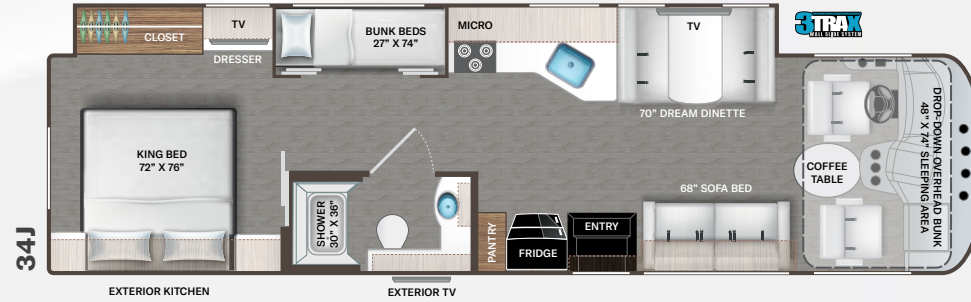

Exteriors and Floor Plans

ANCHOR HD-MAX

SEAPORT HD-MAX

CARIBBEAN PARTIAL PAINT

HAZE PARTIAL PAINT

Use your phone's camera to find out more information. Just scan the code!

Floor Plans

Interiors

INTERIOR

- Rubber Tread Entry Steps with Lighted Step Well
- Residential Vinyl Flooring
- 84" Interior Ceiling Height
- LED Lighting
- Ceiling Ducted Air Conditioning System
- Flat Panel Cabinet Doors with Black Nickel Finish Hardware & Glass Inserts on Select Doors
- Dream Dinette® Booth with Cup Holders
- Dinette Storage Drawer (34J, 34R & 35M)
- Wireless Phone Charger with USB Plug on Dinette Table Top
- Single Child Safety Tether in Dinette
- Leatherette Sofa Bed
- Leatherette Theater Seats with Integrated Footrests (34R)
- Window Privacy Roller Shades
- Electric Fireplace (35M)

INTERIOR OPTIONS

- Leatherette Theater Seats with Integrated Footrests (29M)
- Two-Toned Cabinets - White Uppers/Grey Lowers with Black Nickel Hardware

KITCHEN

- Double Door Refrigerator (29M)
- Residential Refrigerator (34J, 34R & 35M)
- 3-Burner Gas Cooktop/Oven with Bi-Fold Glass Cover
- 30" Over-the-Range Microwave Oven
- Decorative Glass & Tile Backsplash
- Solid Surface Countertops & Pressed Laminate Dinette Countertop
- Large Stainless Steel Single Bowl Sink with Single Handle Faucet & Pull-Down Sprayer
- Pantry (34J & 35M)
- 12-volt Attic Fan with Cover
- Kitchen Countertop LED Accent Lighting

ENTERTAINMENT

- 50" LED SMART TV in Living Area (34R)
- 42" LED SMART TV in Living Area
- 32" LED SMART TV in Bedroom
- Exterior 32" TV on Swivel Bracket with Bluetooth® Built-in Sound Bar and Radio
- USB Charging Ports - Bedroom & Living Area
- Speakers in Sofa Overhead
- Cable TV Video Distribution Ready
- Digital TV Antenna
- Satellite Mounting Backer in Roof