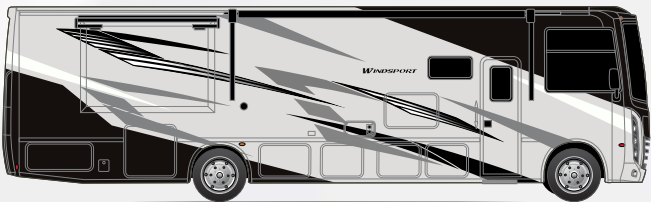

Exteriors and Floor Plans

ANCHOR HD-MAX

SEAPORT HD-MAX

CARIBBEAN PARTIAL PAINT

HAZE PARTIAL PAINT

Use your phone's camera to find out more information. Just scan the code!

Floor Plans

Interiors

CONSTRUCTION & EXTERIOR OPTIONS

- HD-MAX® Exterior with Graphics Package and Partial Paint
- Frameless Dual Pane Windows

AUTOMOTIVE & COCKPIT

- 10" Touchscreen Dash Radio with Bluetooth®, Android Auto®, Apple CarPlay™ & SiriusXM® Ready
- Steering Wheel Audio and Camera Control
- Back-Up Monitor
- Heated/Remote Exterior Mirrors with Integrated Side View Cameras
- Reclining/Swivel Leatherette Captain's Chairs with Stow-Away Coffee Table
- Power Driver's Seat